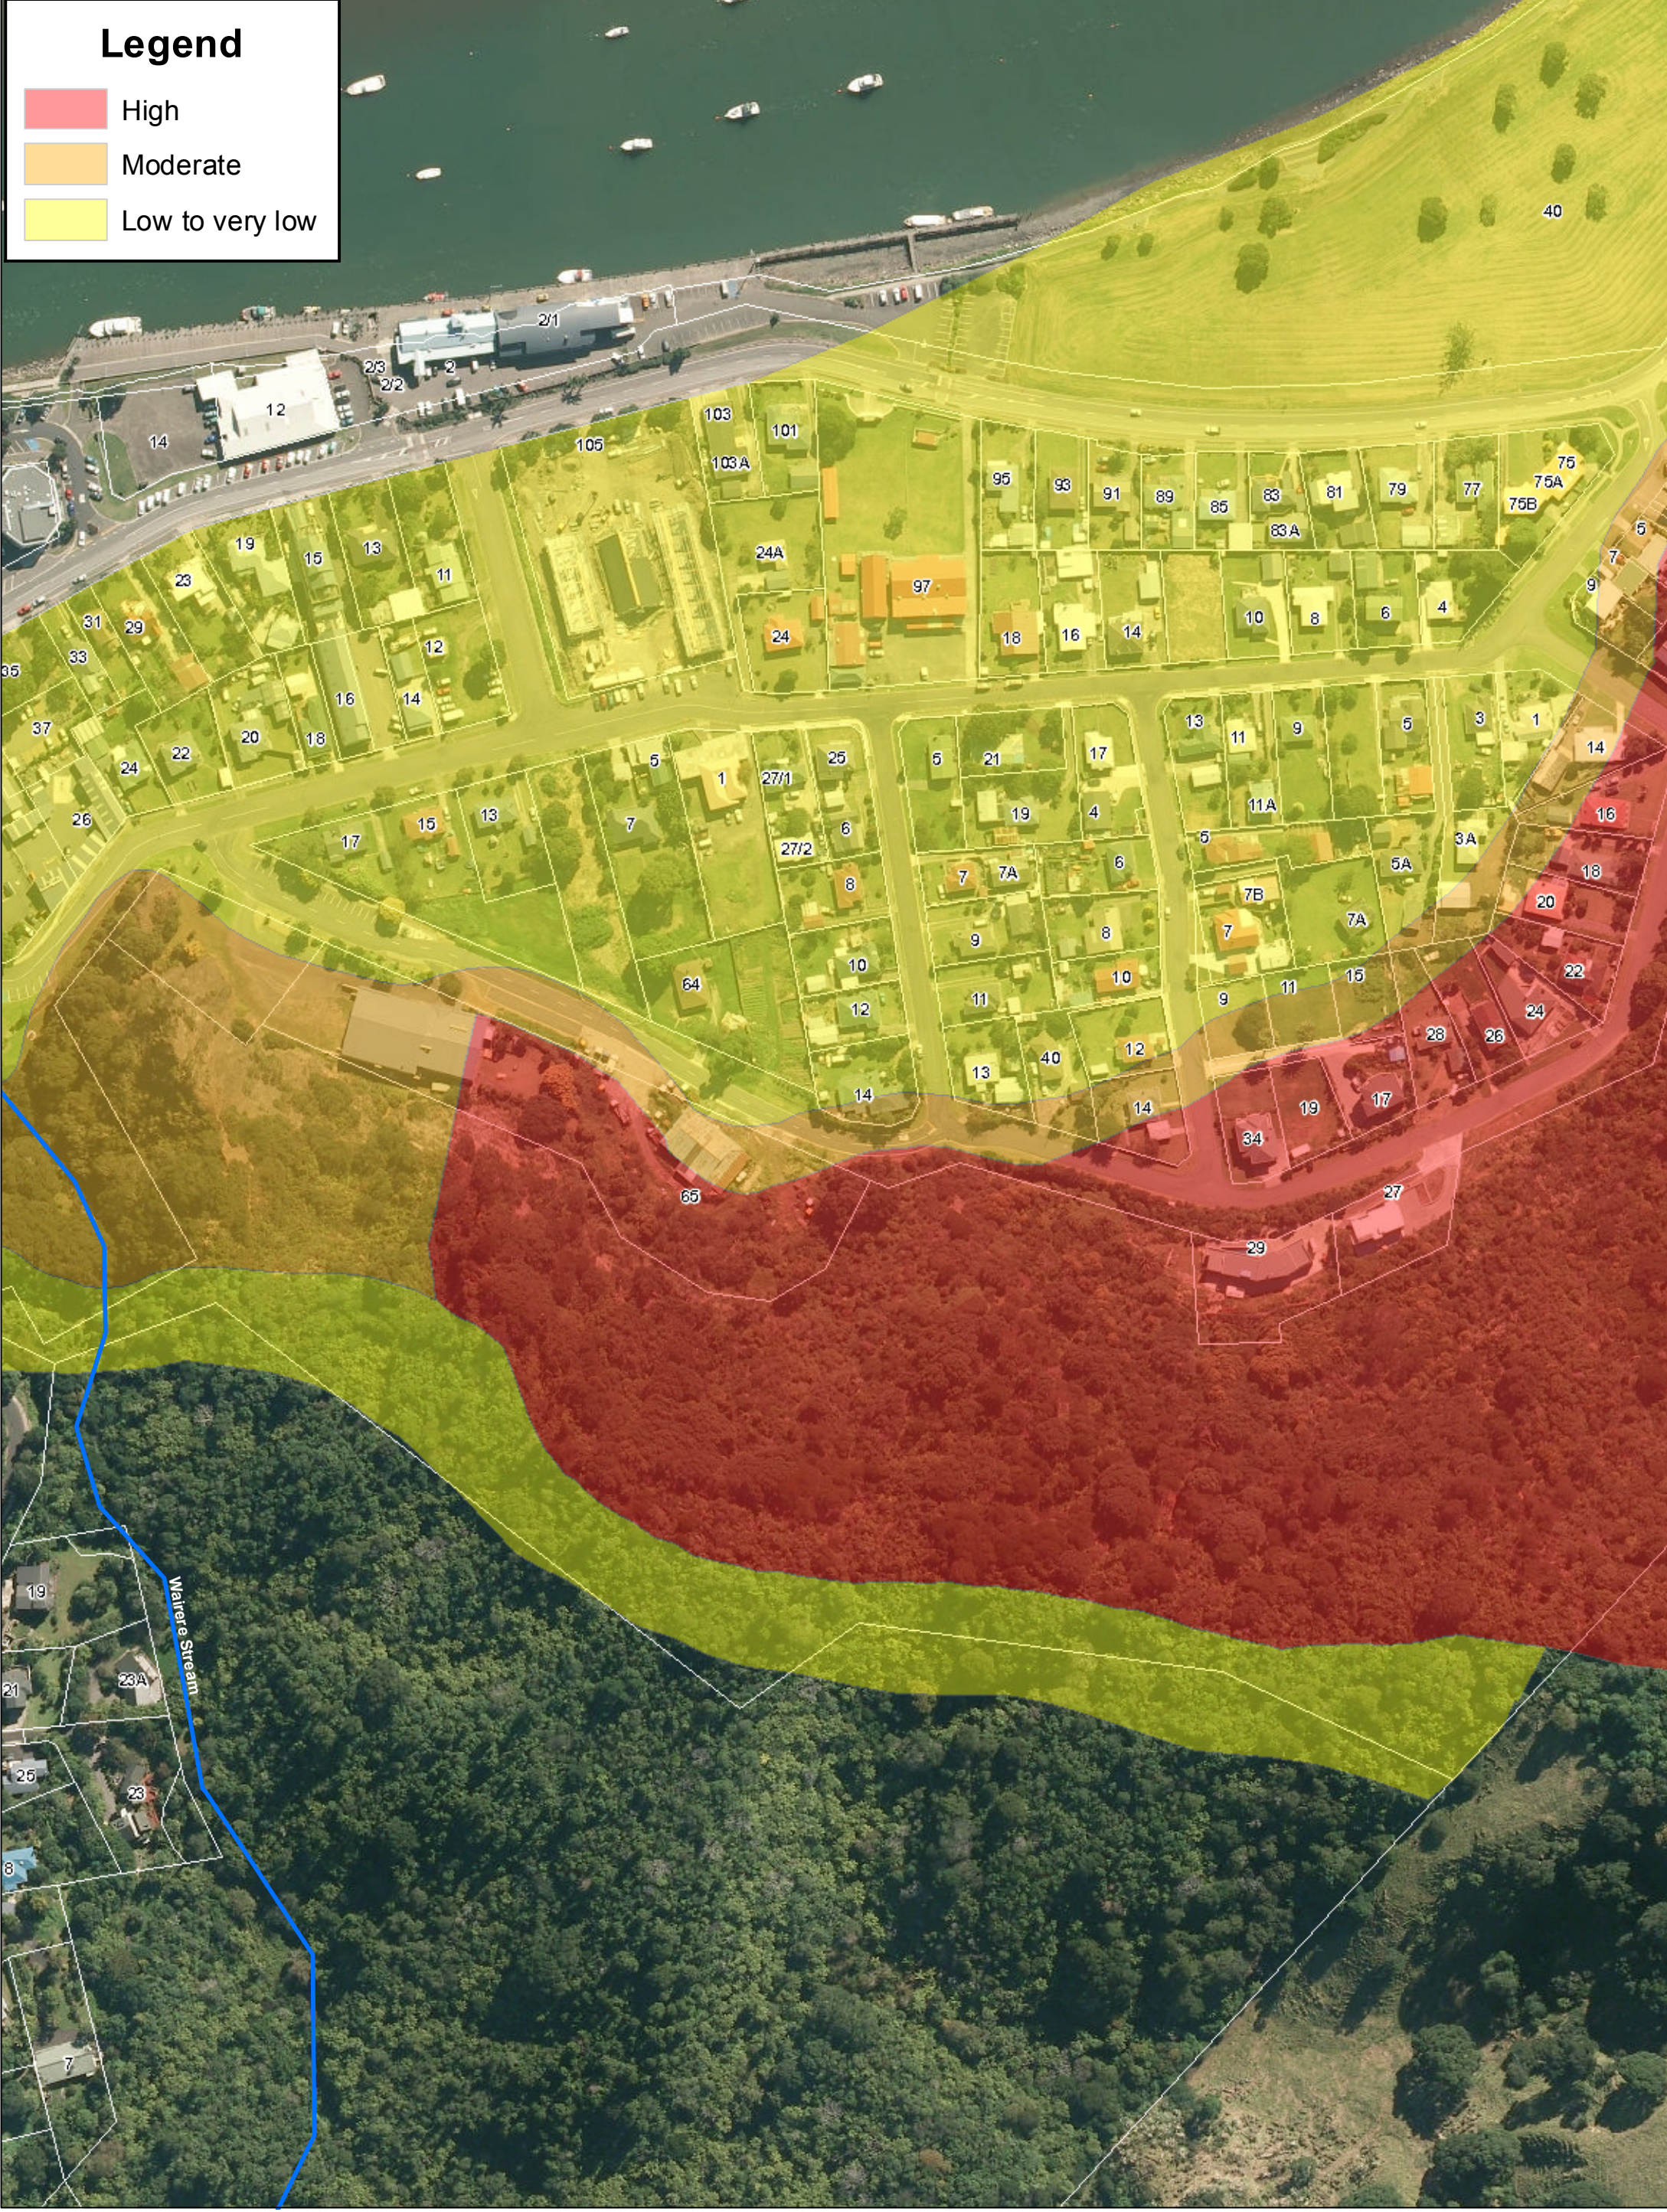

Legend

- High
- Moderate
- Low to very low

Landslide Hazard - Whakatane - Map 3