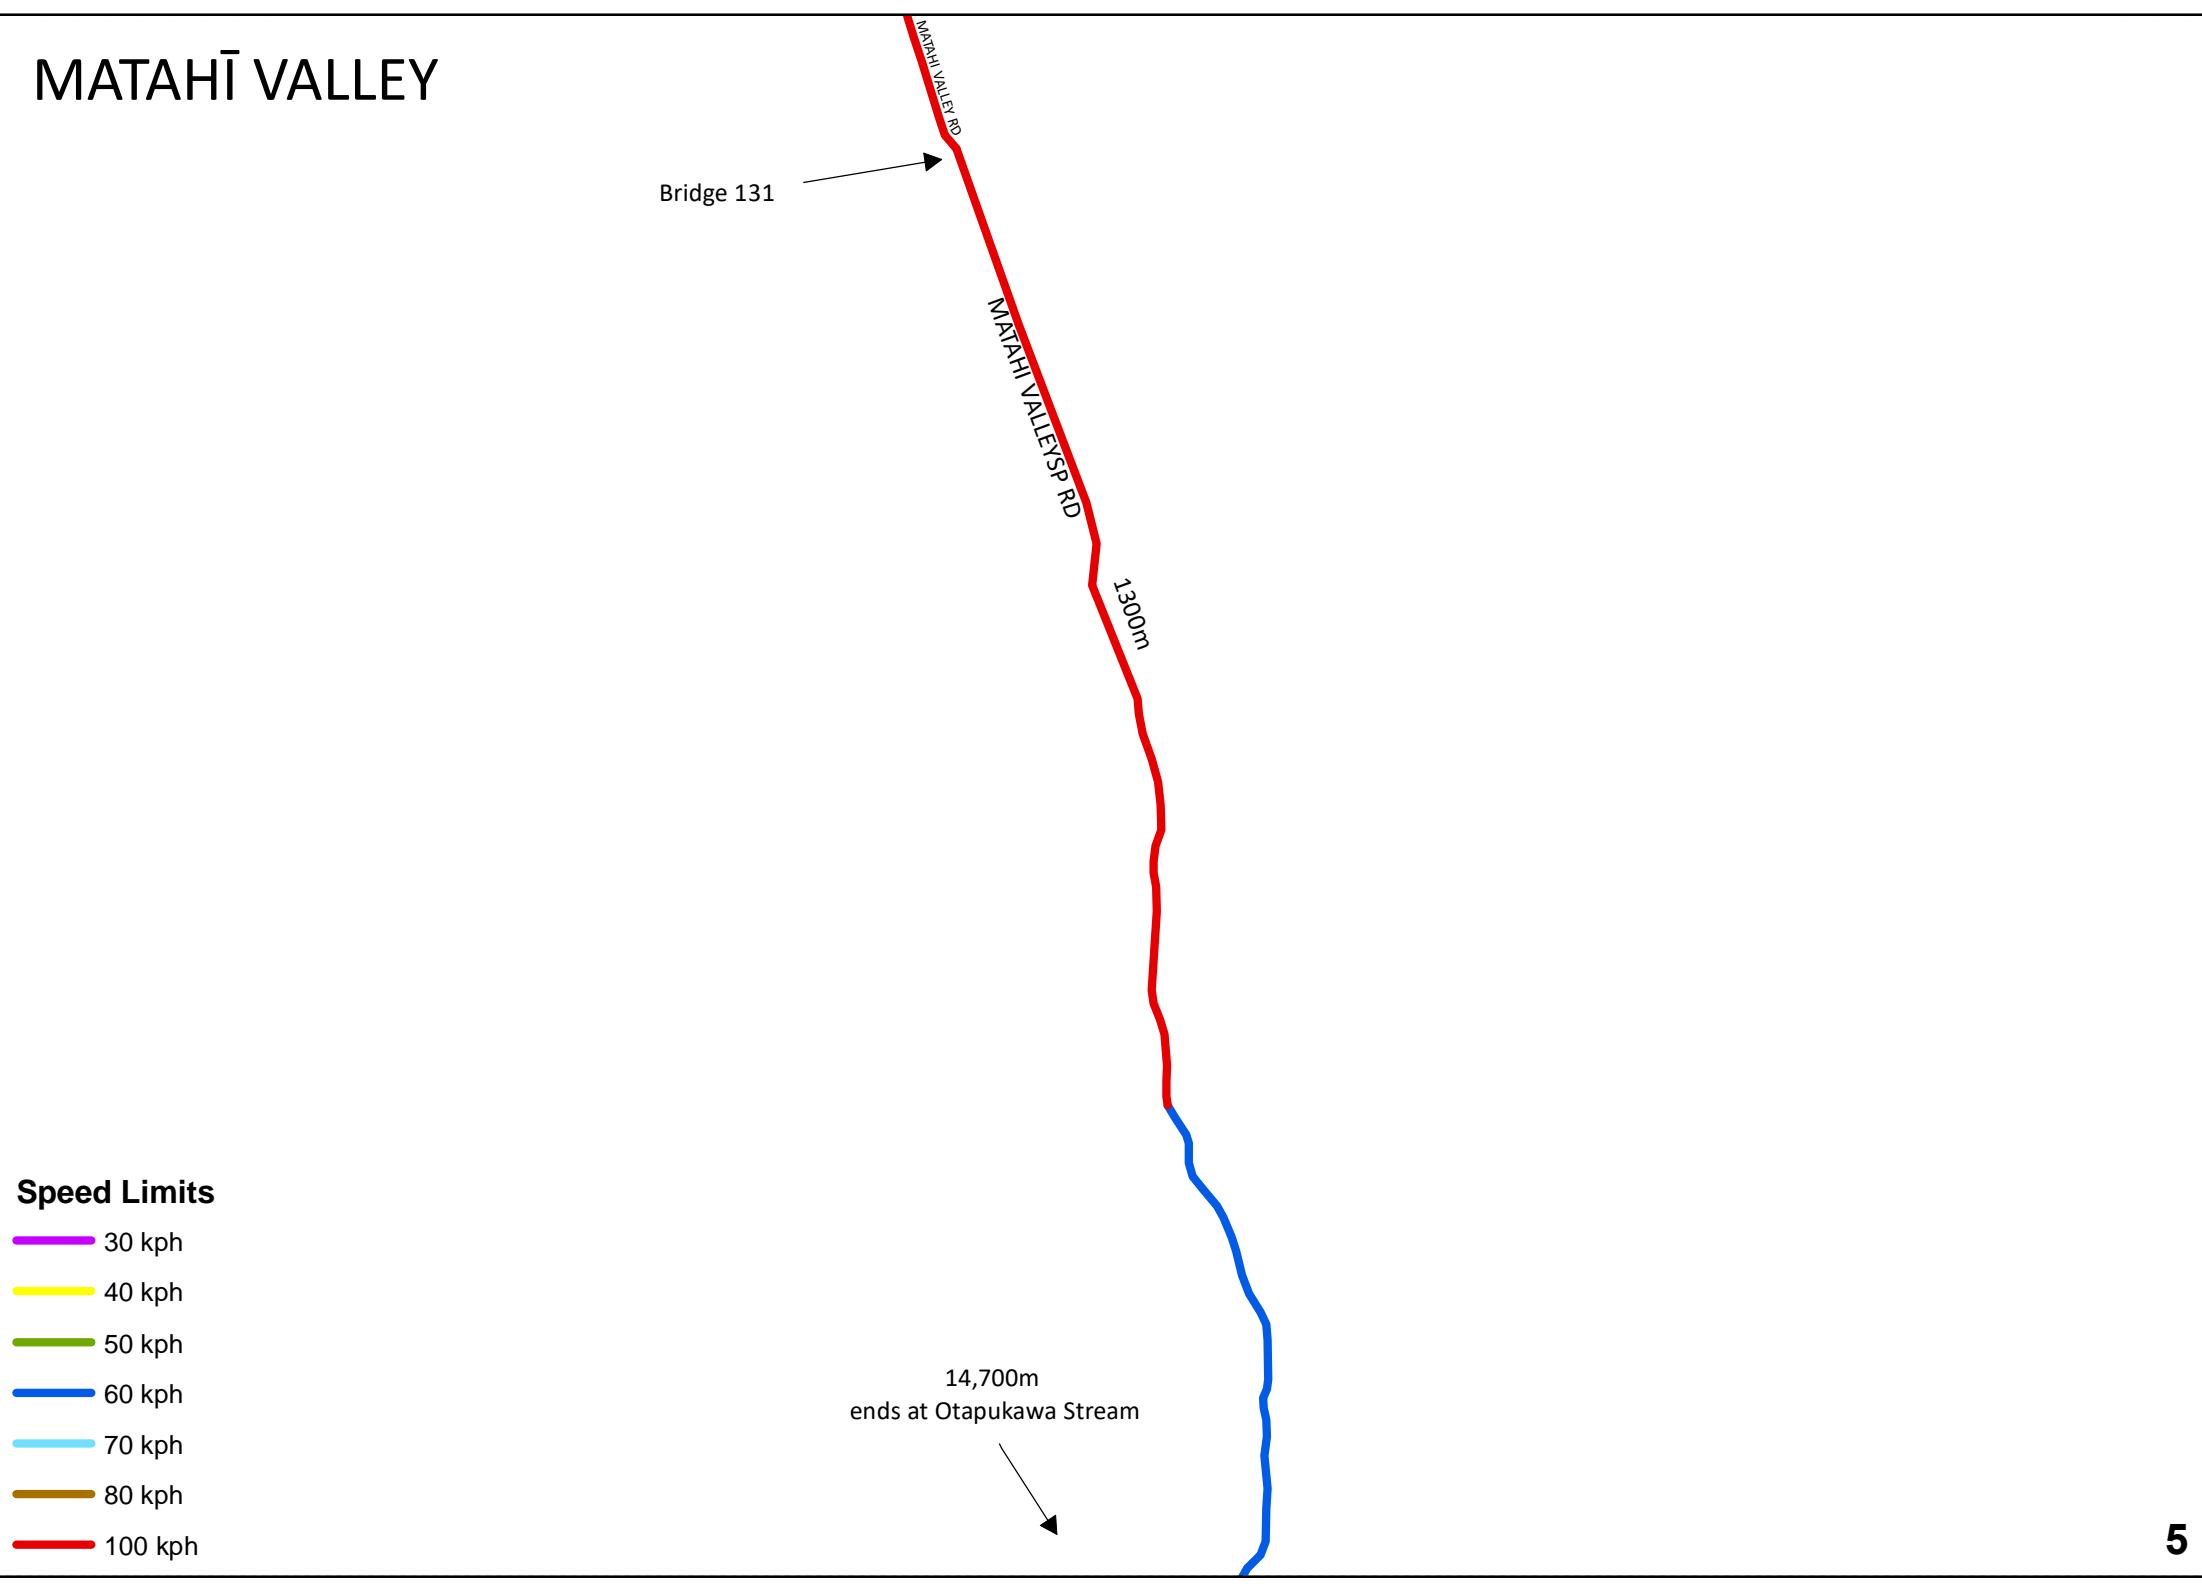

MATAHĪ VALLEY

Bridge 131

MATAHI VALLEY RD

MATAHI VALLEYS P RD

1300m

14,700m
ends at Otapukawa Stream

Speed Limits

- 30 kph
- 40 kph
- 50 kph
- 60 kph
- 70 kph
- 80 kph
- 100 kph