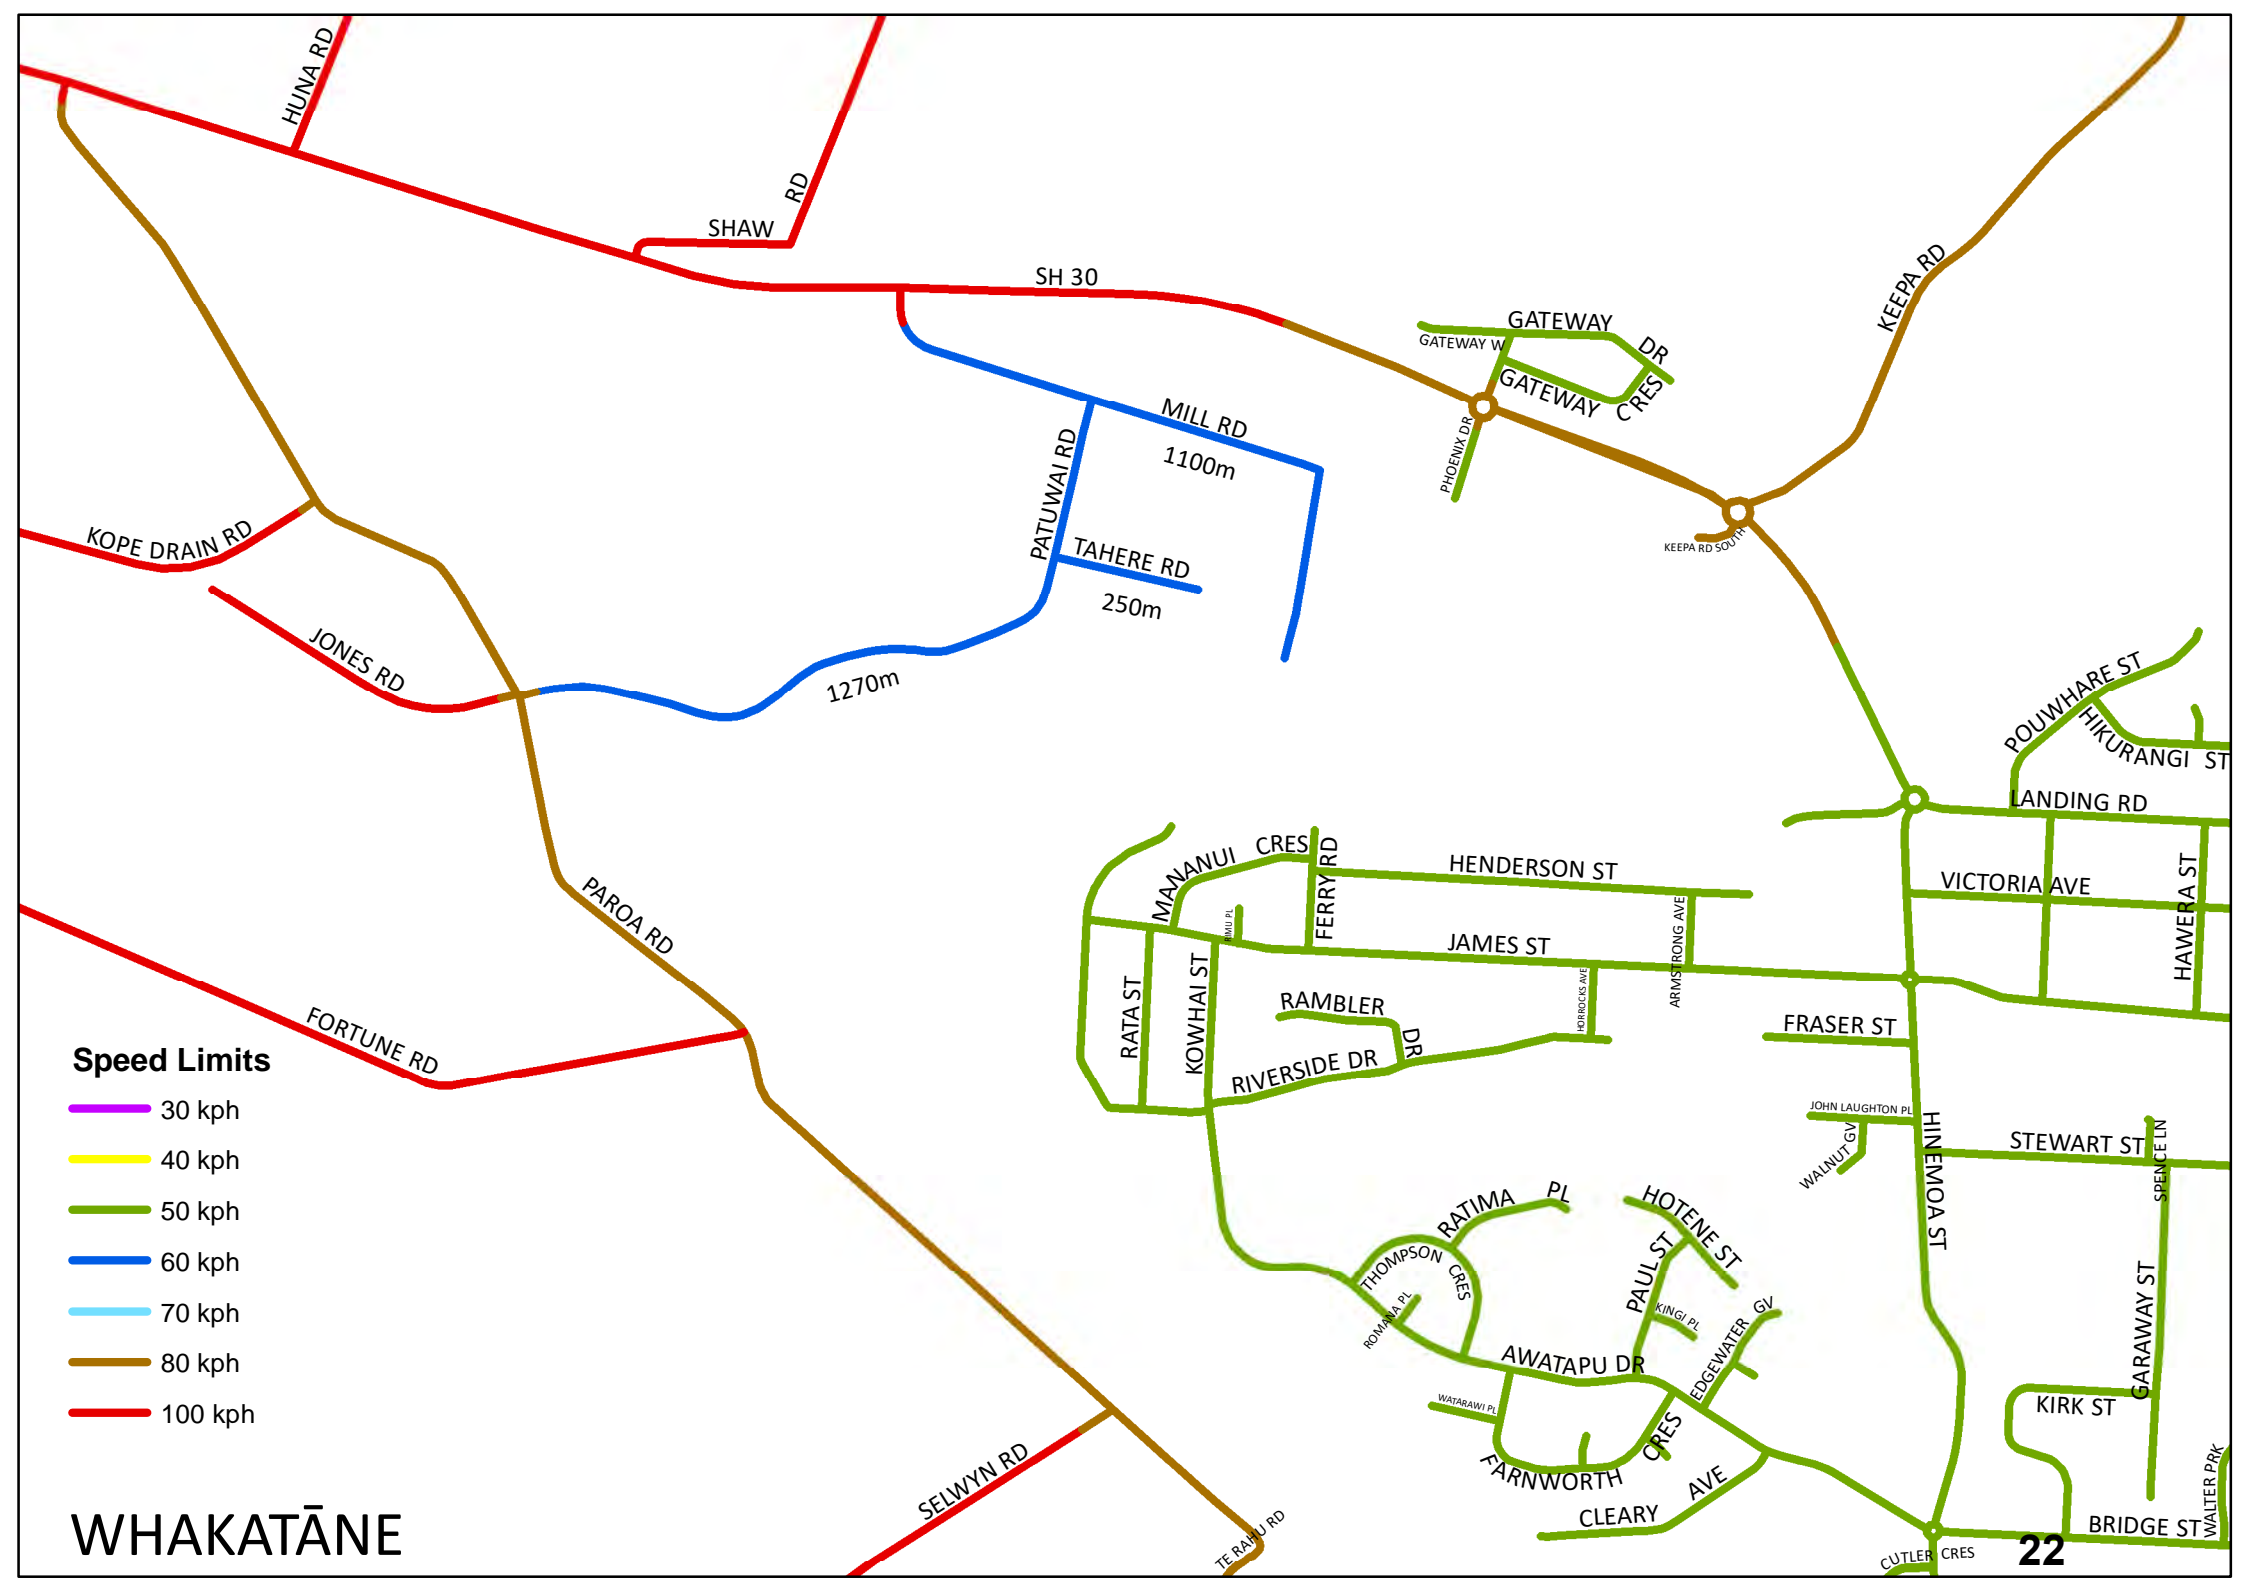

ŌHOPE

Speed Limits

- 30 kph
- 40 kph
- 50 kph
- 60 kph
- 70 kph
- 80 kph
- 100 kph

Variable Speed Limit applies to the Ohope School Zone, whereby the normal speed limit of 50km/h applies unless the illuminated 40km/h speed limit signs are activated at which time the speed limit is reduced to 40km/h

- 30 kph
- 40 kph
- 50 kph
- 60 kph
- 70 kph
- 80 kph
- 100 kph

WHAKATĀNE

PAROA

WHAKATĀNE

Variable Speed Limit applies to the Ohope School Zone, whereby the normal speed limit of 50km/h applies unless the illuminated 40km/h speed limit signs are activated at which time the speed limit is reduced to 40km/h