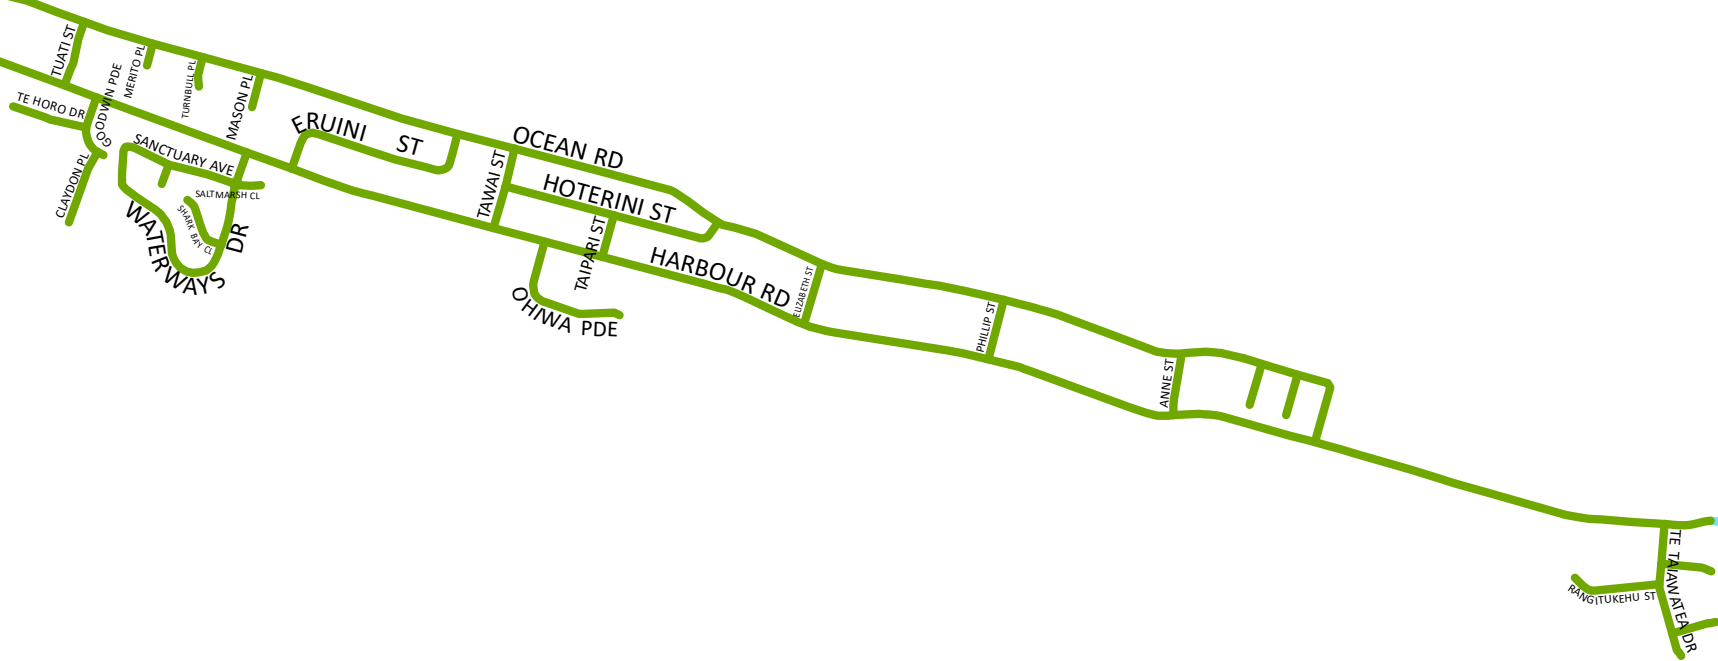

RATA ST

KARAMEA ST

MIRO DR

MAIN RD

OREGON DR

BEECH ST

NGATIMANAWA RD

KAHIKATEA ST

ŌHOPE

Speed Limits

- 30 kph
- 40 kph
- 50 kph
- 60 kph
- 70 kph
- 80 kph
- 100 kph

Variable Speed Limit applies to the Ohope School Zone, whereby the normal speed limit of 50km/h applies unless the illuminated 40km/h speed limit signs are activated at which time the speed limit is reduced to 40km/h

ŌHOPE

Speed Limits

- 30 kph
- 40 kph
- 50 kph
- 60 kph
- 70 kph
- 80 kph
- 100 kph

ONEPŪ

HOGG RD

THOMPSON RD

3100m

KAWERAU RD (SH 34)

Speed Limits

- 30 kph
- 40 kph
- 50 kph
- 60 kph
- 70 kph
- 80 kph
- 100 kph

SISTER ANNIE RD

300m

RUATAHUNA SP RD (SH38)

450m

WAIKAREMOANA RD (SH38)

150m