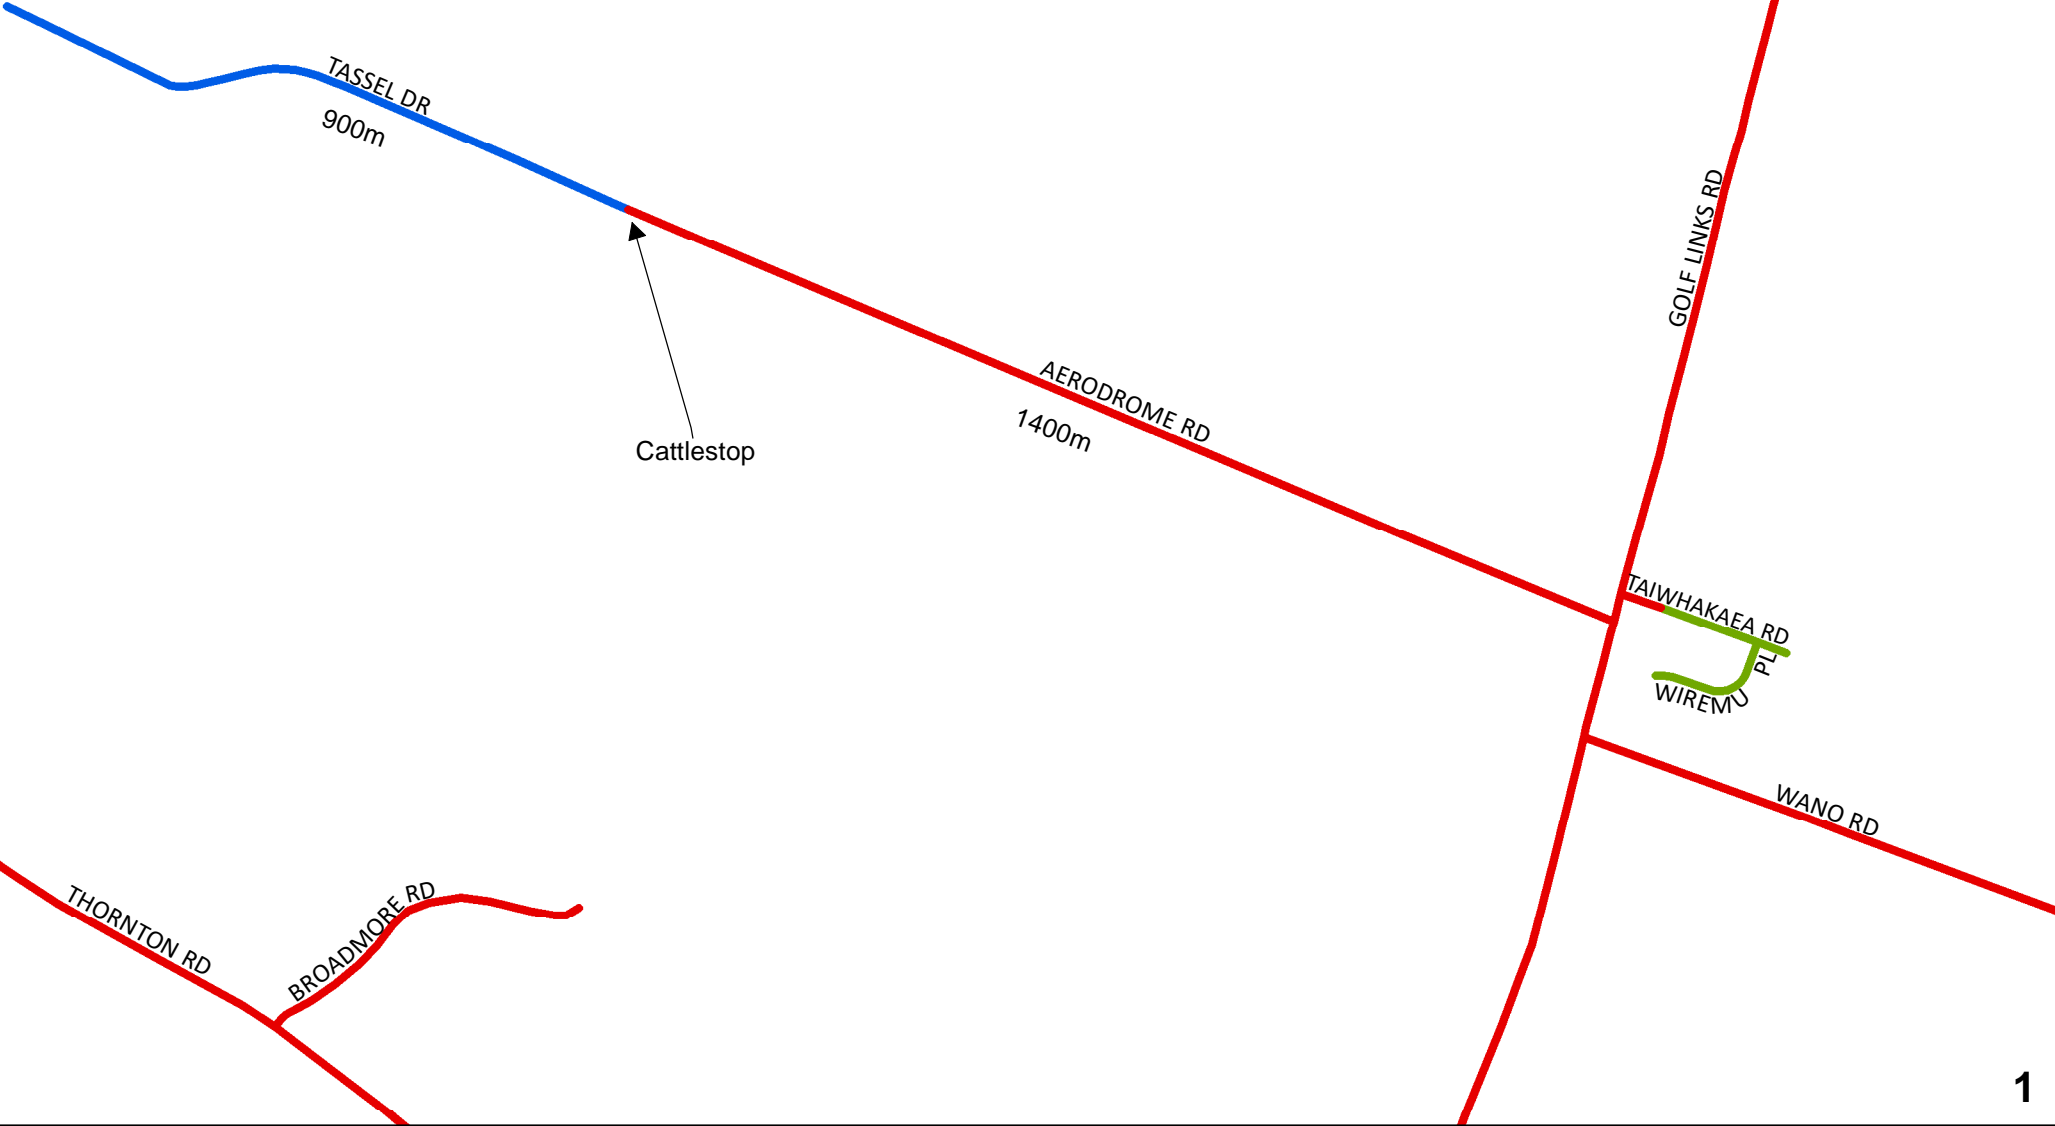

Schedule 3 - *MAPS OF SPEED LIMITS*

whakatane.govt.nz

WHAKATĀNE
District Council
Kia Whakatāne au i ahau

AIRPORT

Speed Limits

- 30 kph
- 40 kph
- 50 kph
- 60 kph
- 70 kph
- 80 kph
- 100 kph

AWAKERI

Speed Limits

MATATĀ

Speed Limits

- 30 kph
- 40 kph
- 50 kph
- 60 kph
- 70 kph
- 80 kph
- 100 kph

MURUPARA

KOPURIKI RD

SH 38

Western abutment of the Rangitāiki River Bridge

HARAKEKE RD

TOTARA ST

TAWA ST

PURIRI CRES

OAK ST

PINE DR

RIMU RD

MATA ST

KAURI CRES

RATA ST

KARAMEA ST

MIRO DR

MAIN RD

OREGON DR

BEECH ST

NGATIMANAWA RD

KAHIKATEA ST