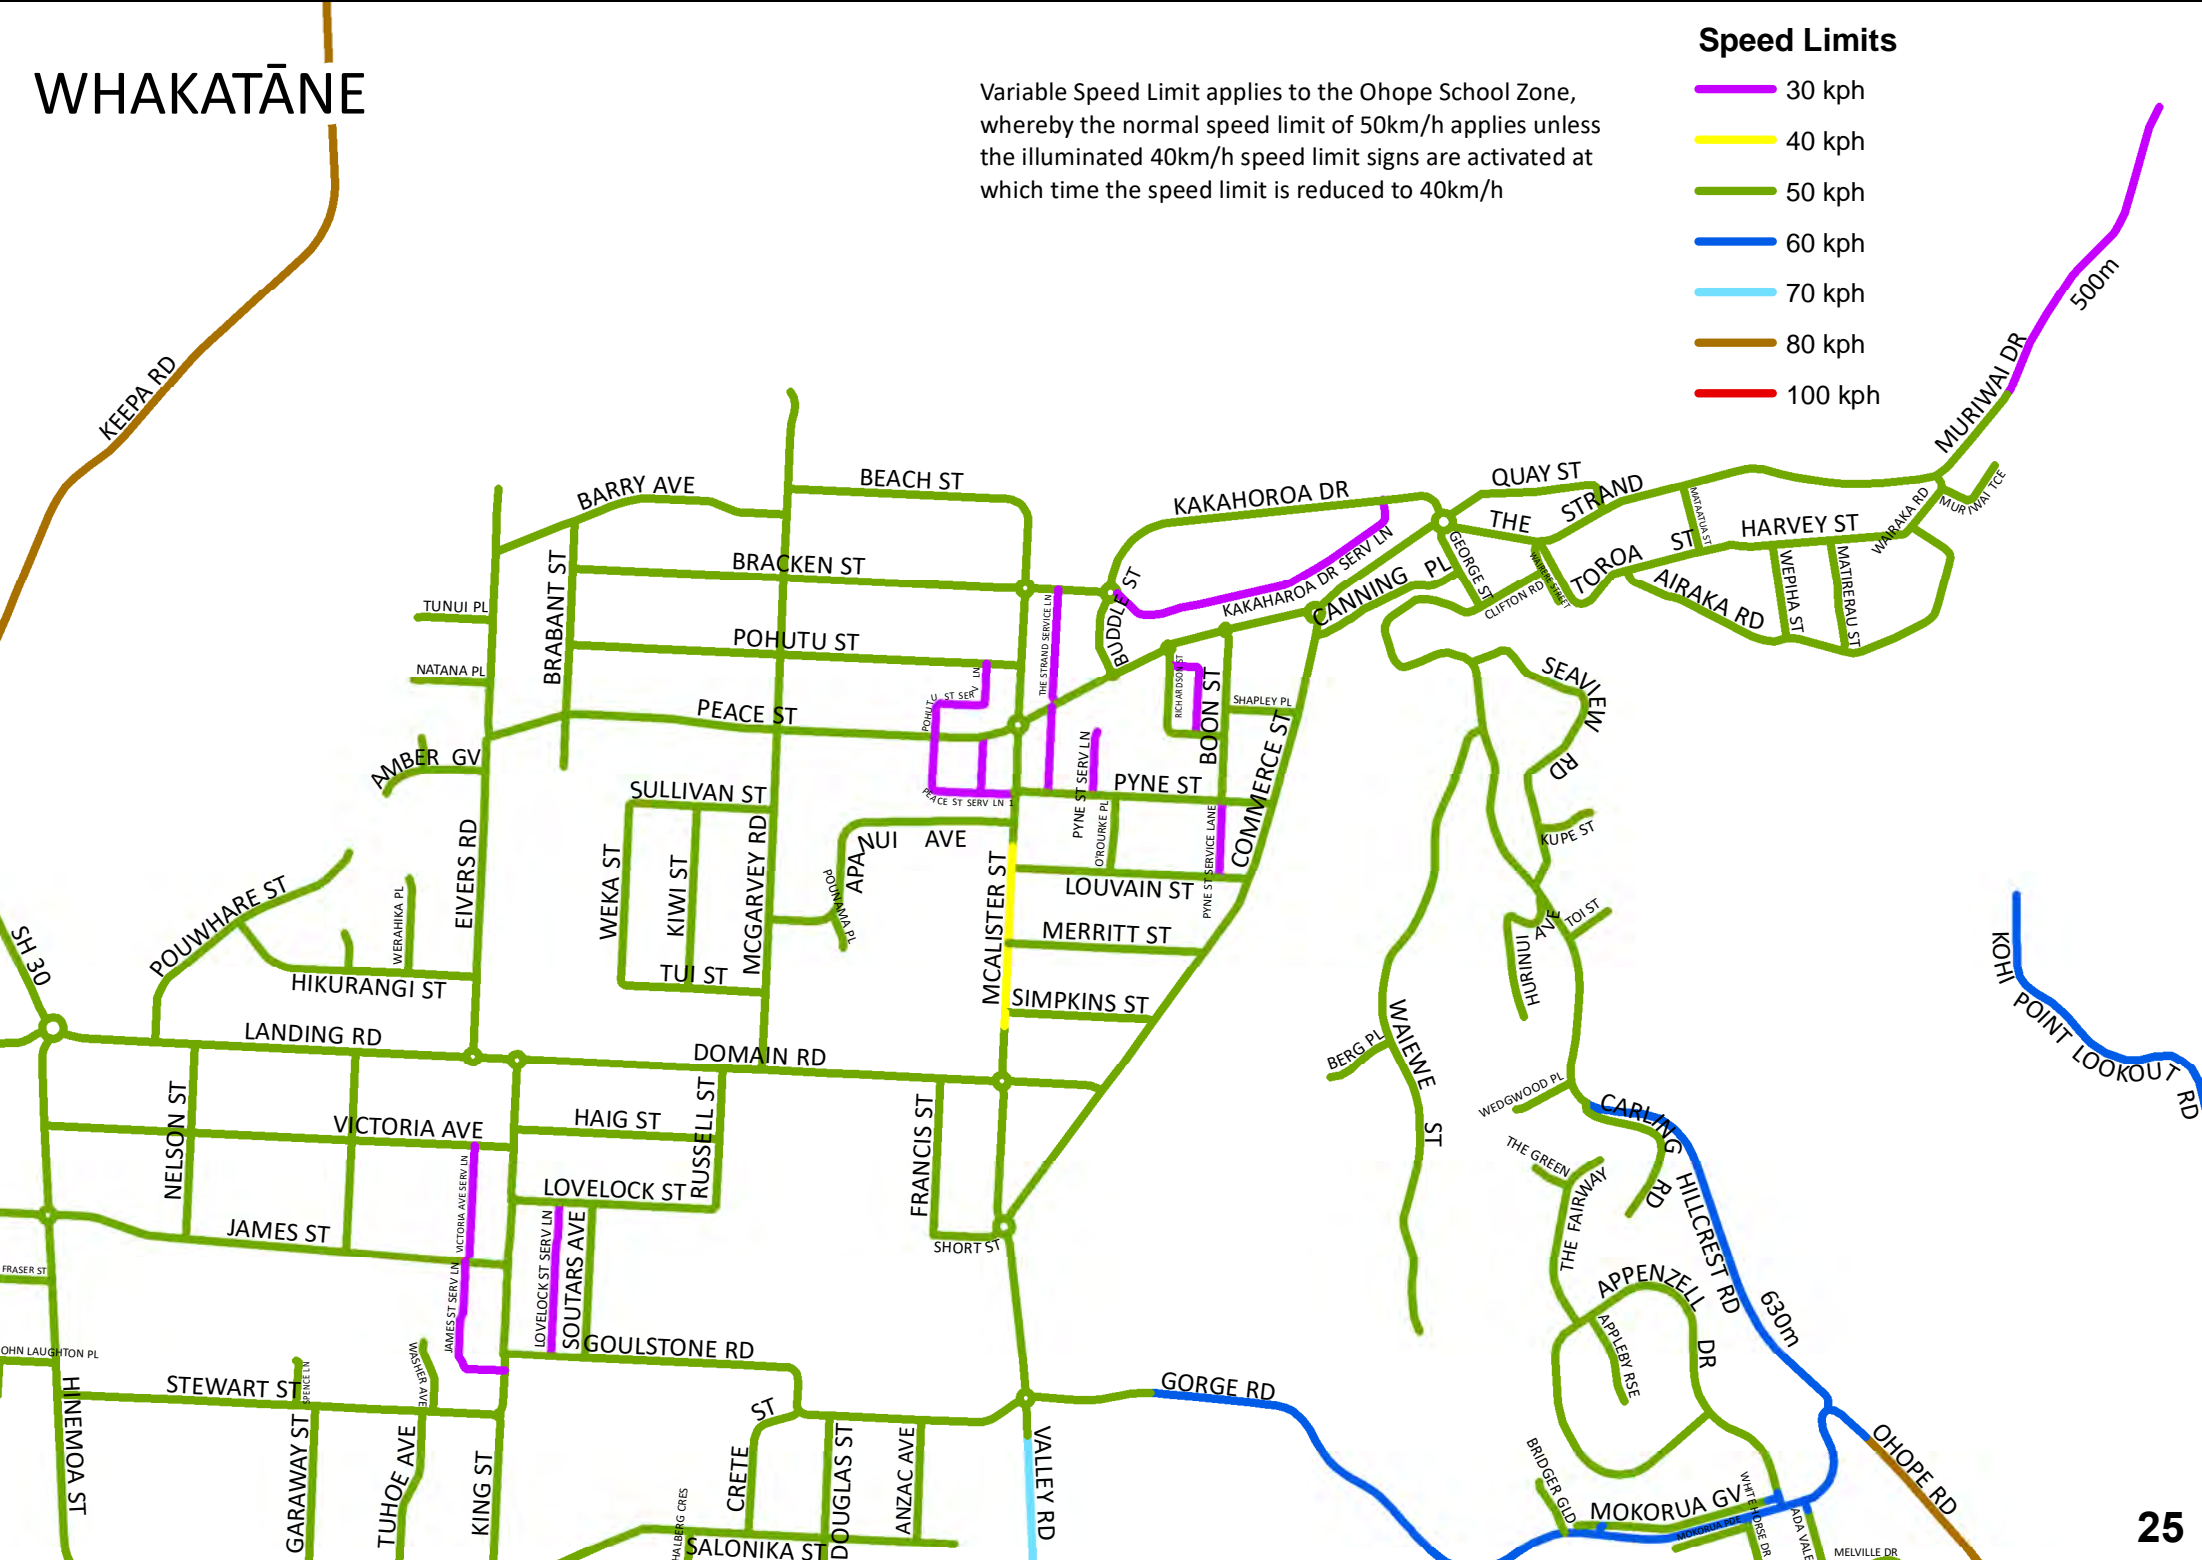

MATATĀ

Speed Limits

- 30 kph
- 40 kph
- 50 kph
- 60 kph
- 70 kph
- 80 kph
- 100 kph

MURUPARA

KOPURIKI RD

SH 38

Western abutment of the Rangitāiki River Bridge

HARAKEKE RD

ŌHOPE

Speed Limits

- 30 kph
- 40 kph
- 50 kph
- 60 kph
- 70 kph
- 80 kph
- 100 kph

Variable Speed Limit applies to the Ohope School Zone, whereby the normal speed limit of 50km/h applies unless the illuminated 40km/h speed limit signs are activated at which time the speed limit is reduced to 40km/h

- 30 kph
- 40 kph
- 50 kph
- 60 kph
- 70 kph
- 80 kph
- 100 kph

WHAKATĀNE

PAROA

WHAKATĀNE

Variable Speed Limit applies to the Ohope School Zone, whereby the normal speed limit of 50km/h applies unless the illuminated 40km/h speed limit signs are activated at which time the speed limit is reduced to 40km/h

Speed Limits

- 30 kph
- 40 kph
- 50 kph
- 60 kph
- 70 kph
- 80 kph
- 100 kph

WHAKATĀNE