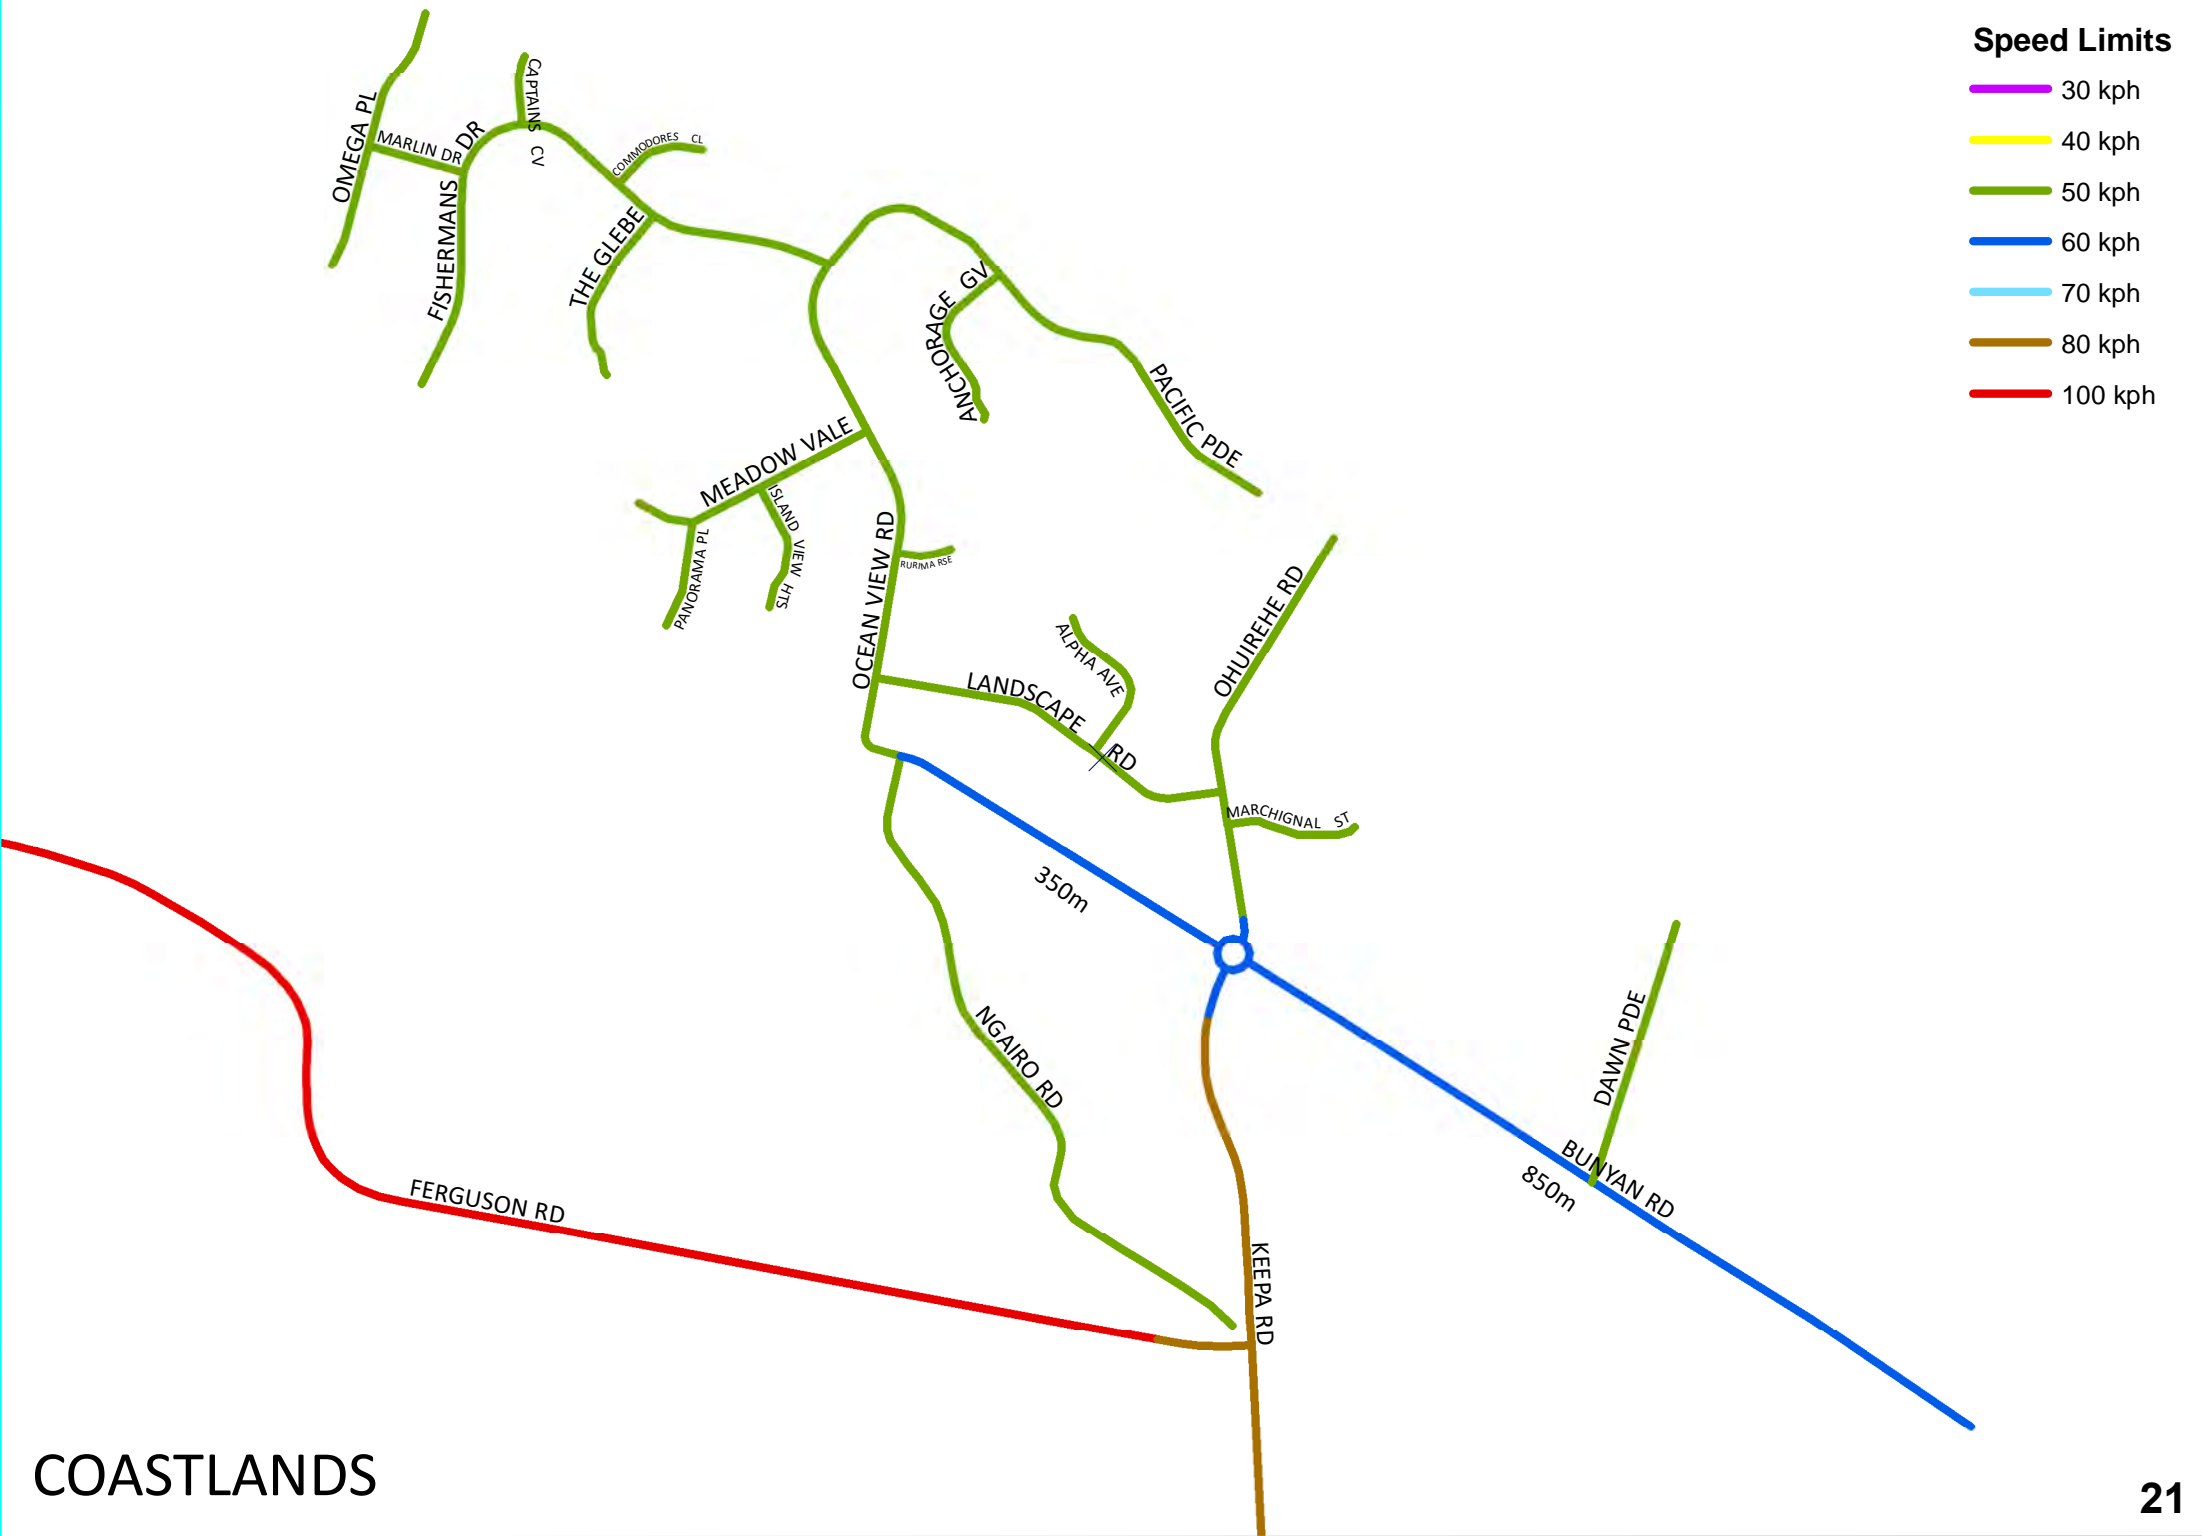

ŌHOPE

Speed Limits

- 30 kph
- 40 kph
- 50 kph
- 60 kph
- 70 kph
- 80 kph
- 100 kph

Variable Speed Limit applies to the Ohope School Zone, whereby the normal speed limit of 50km/h applies unless the illuminated 40km/h speed limit signs are activated at which time the speed limit is reduced to 40km/h

Speed Limits

- 30 kph
- 40 kph
- 50 kph
- 60 kph
- 70 kph
- 80 kph
- 100 kph

SISTER ANNIE RD

300m

RUATAHUNA SP RD (SH38)

450m

WAIKAREMOANA RD (SH38)

150m

THORNTON

WAIMANA

WAIOHAU

Speed Limits

- 30 kph
- 40 kph
- 50 kph
- 60 kph
- 70 kph
- 80 kph
- 100 kph

Speed Limits

- 30 kph
- 40 kph
- 50 kph
- 60 kph
- 70 kph
- 80 kph
- 100 kph

Speed Limits

- 30 kph
- 40 kph
- 50 kph
- 60 kph
- 70 kph
- 80 kph
- 100 kph

WHAKATĀNE

PAROA

WHAKATĀNE

Variable Speed Limit applies to the Ohope School Zone, whereby the normal speed limit of 50km/h applies unless the illuminated 40km/h speed limit signs are activated at which time the speed limit is reduced to 40km/h