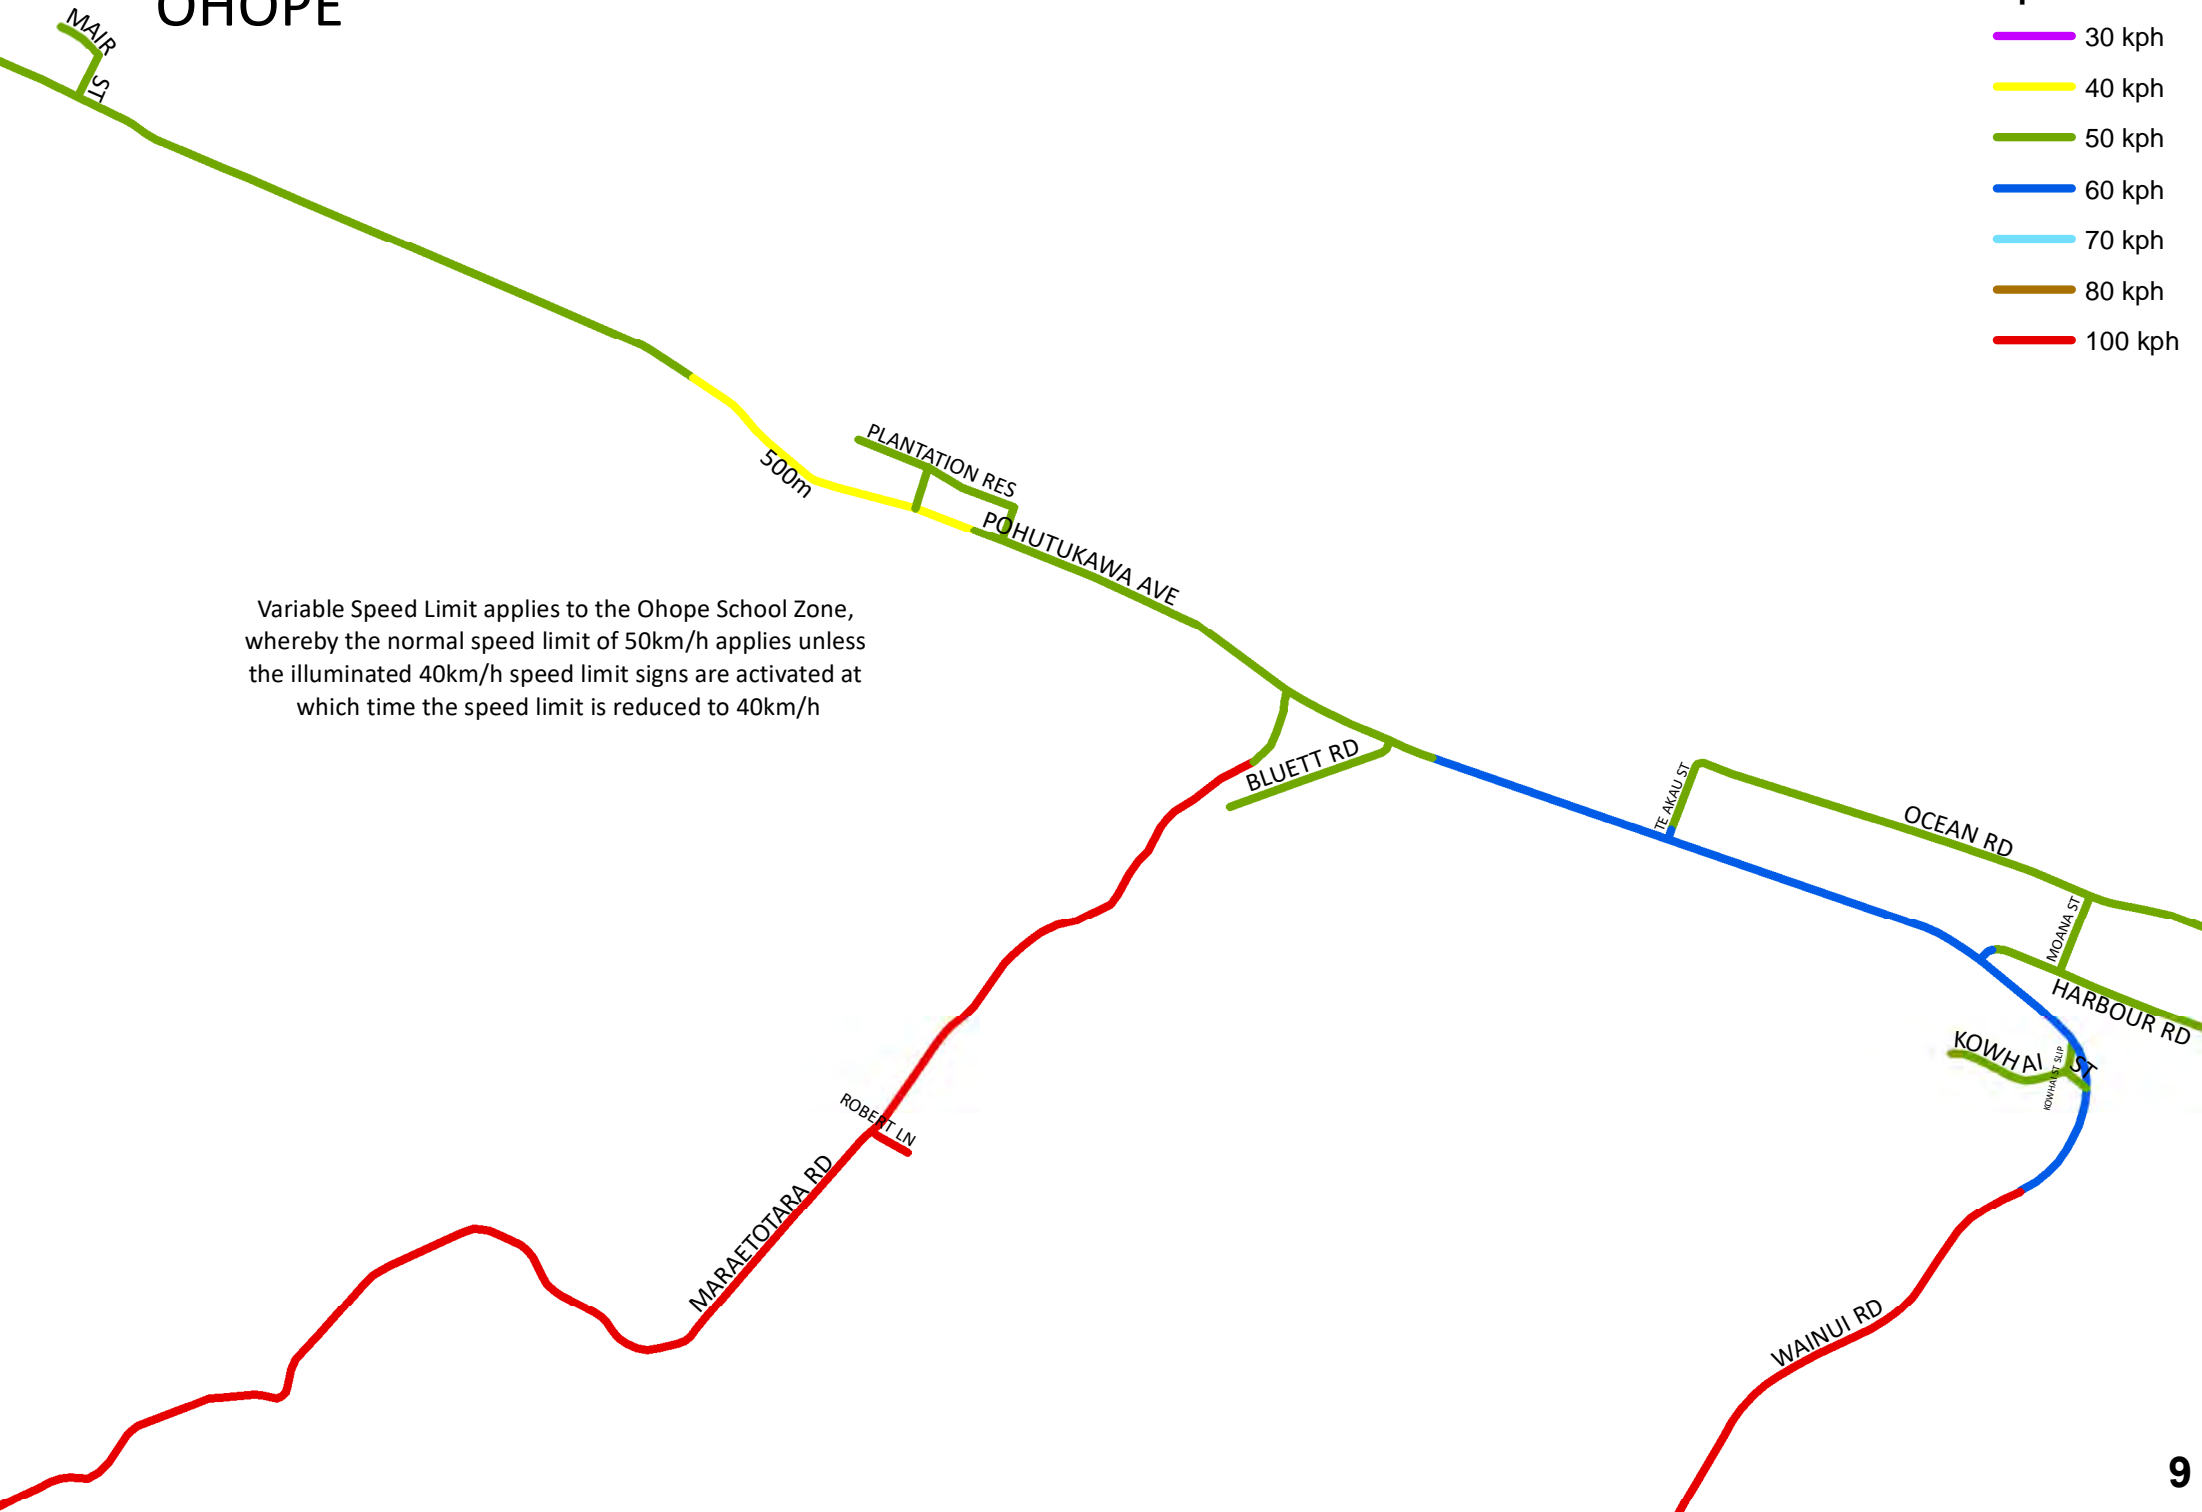

ŌHOPE

Speed Limits

- 30 kph
- 40 kph
- 50 kph
- 60 kph
- 70 kph
- 80 kph
- 100 kph

Variable Speed Limit applies to the Ohope School Zone, whereby the normal speed limit of 50km/h applies unless the illuminated 40km/h speed limit signs are activated at which time the speed limit is reduced to 40km/h