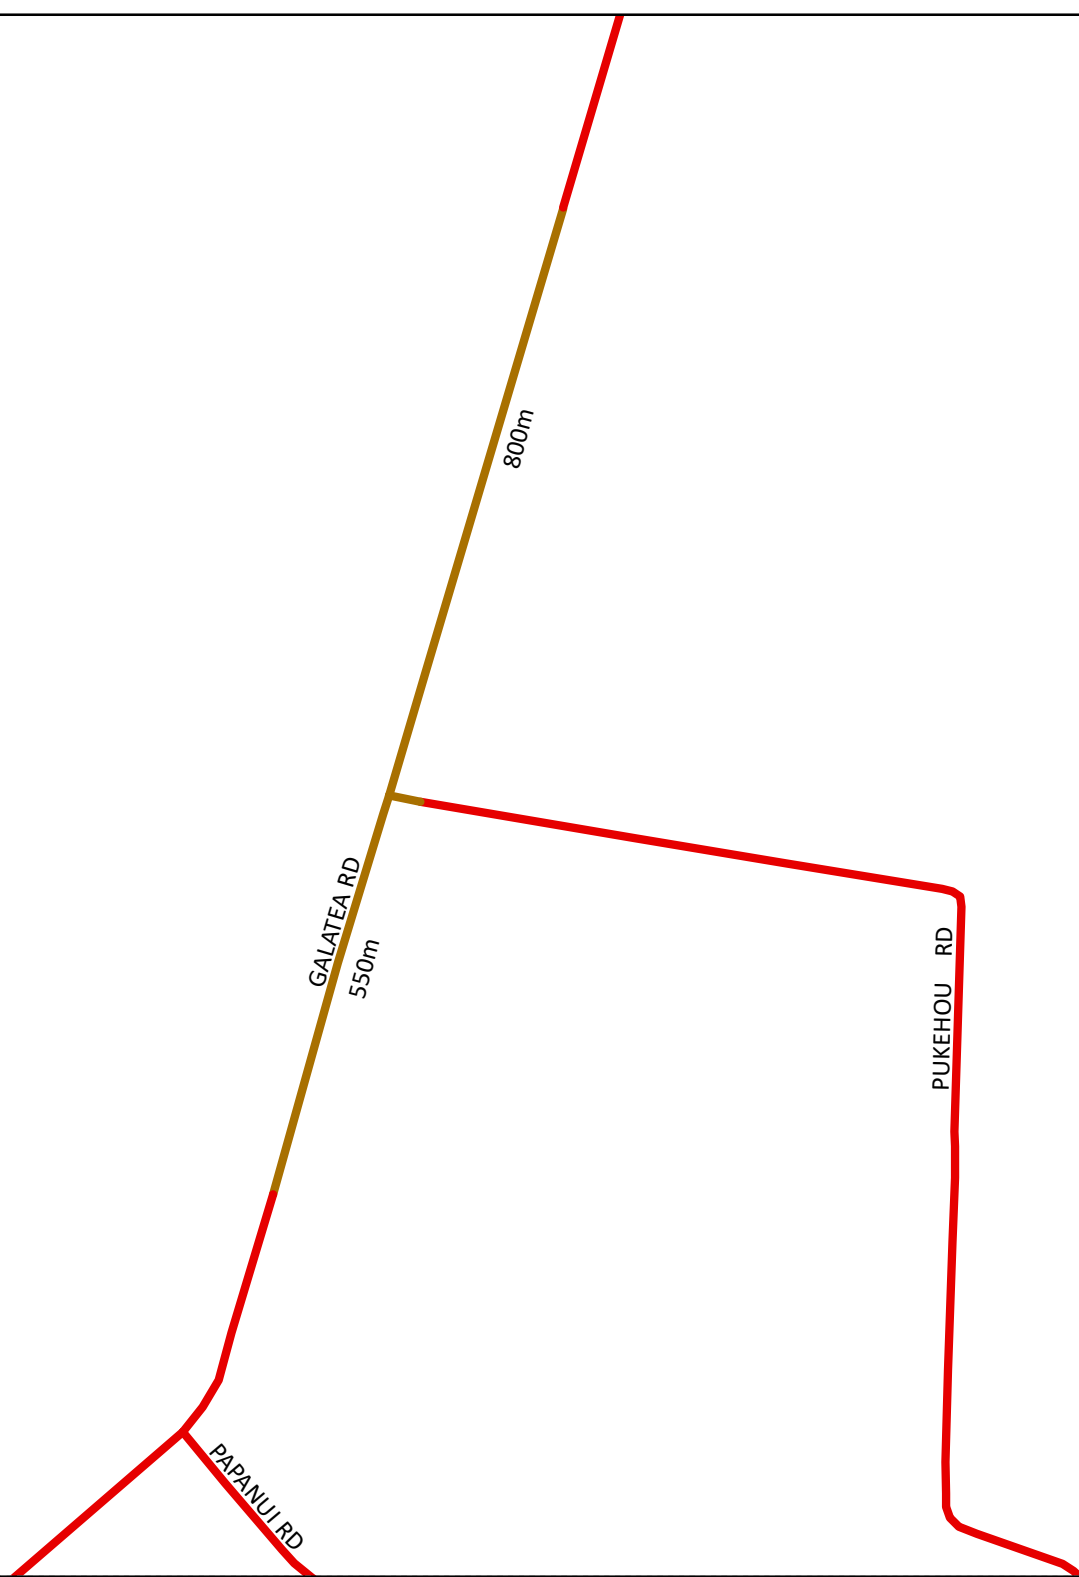

WAIOHAU

Speed Limits

- 30 kph
- 40 kph
- 50 kph
- 60 kph
- 70 kph
- 80 kph
- 100 kph