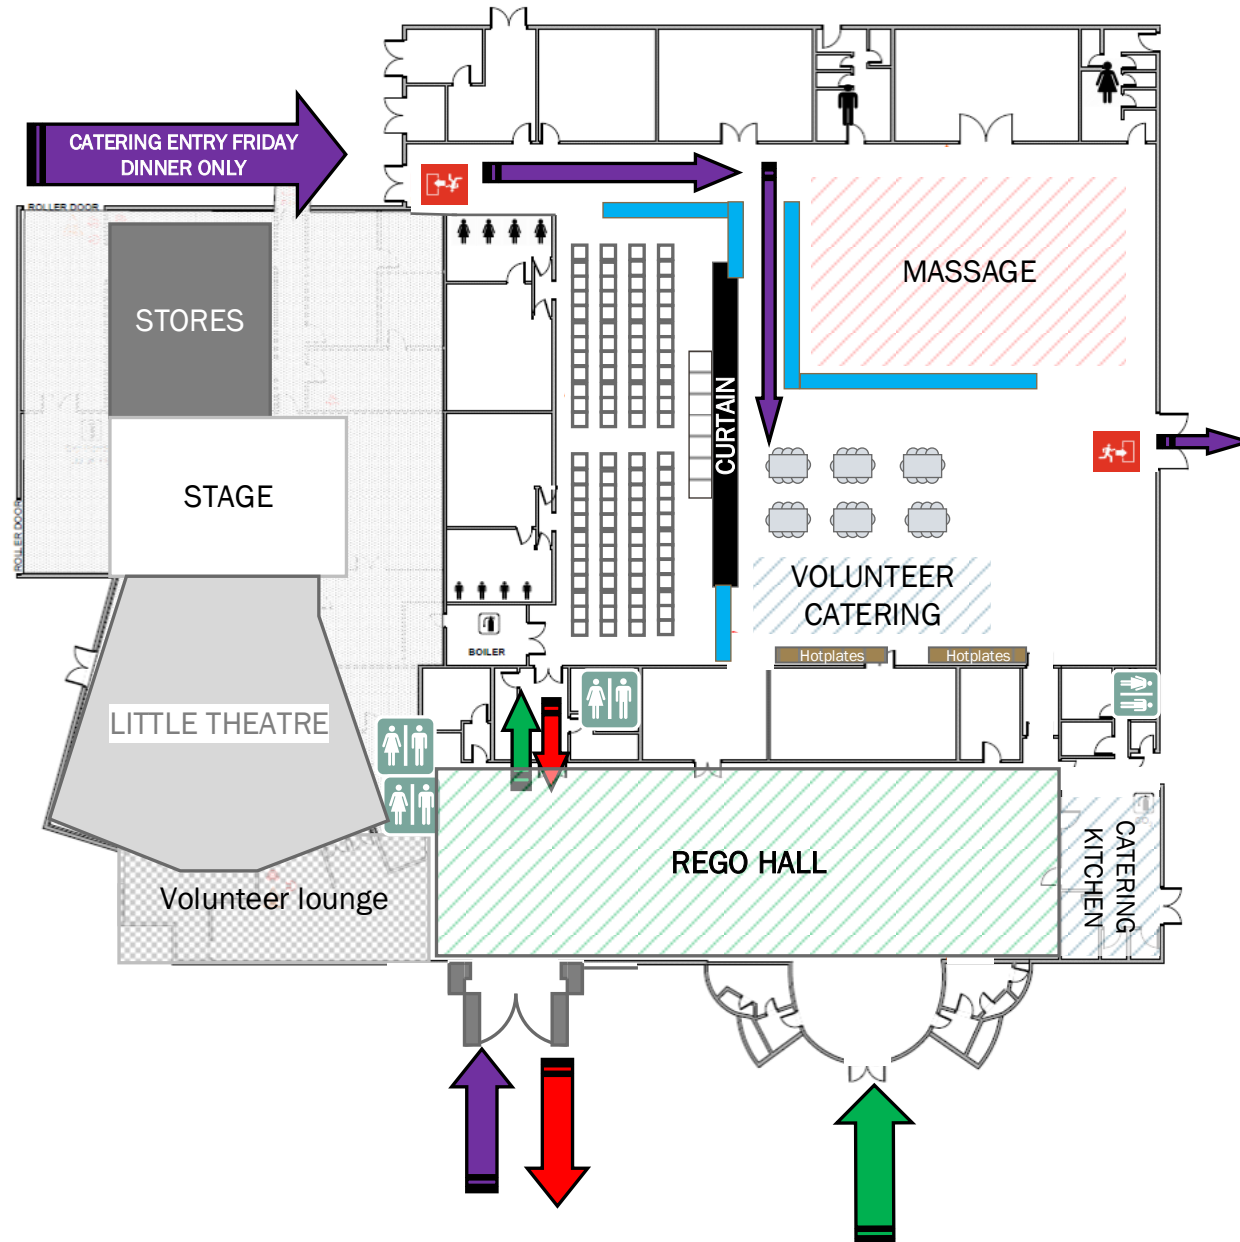

# OTW19 SITE PLAN: REGISTRATION & VOL LOUNGE EXTERNAL

**OTW19 SITE PLAN: FINISH LINE: REX MORPETH PARK EXTERNAL 1**

# OTW19 SITE PLAN: REGISTRATION & VOL LOUNGE INTERNAL 1

# OTW19 SITE PLAN: REGISTRATION & VOL LOUNGE INTERNAL 2