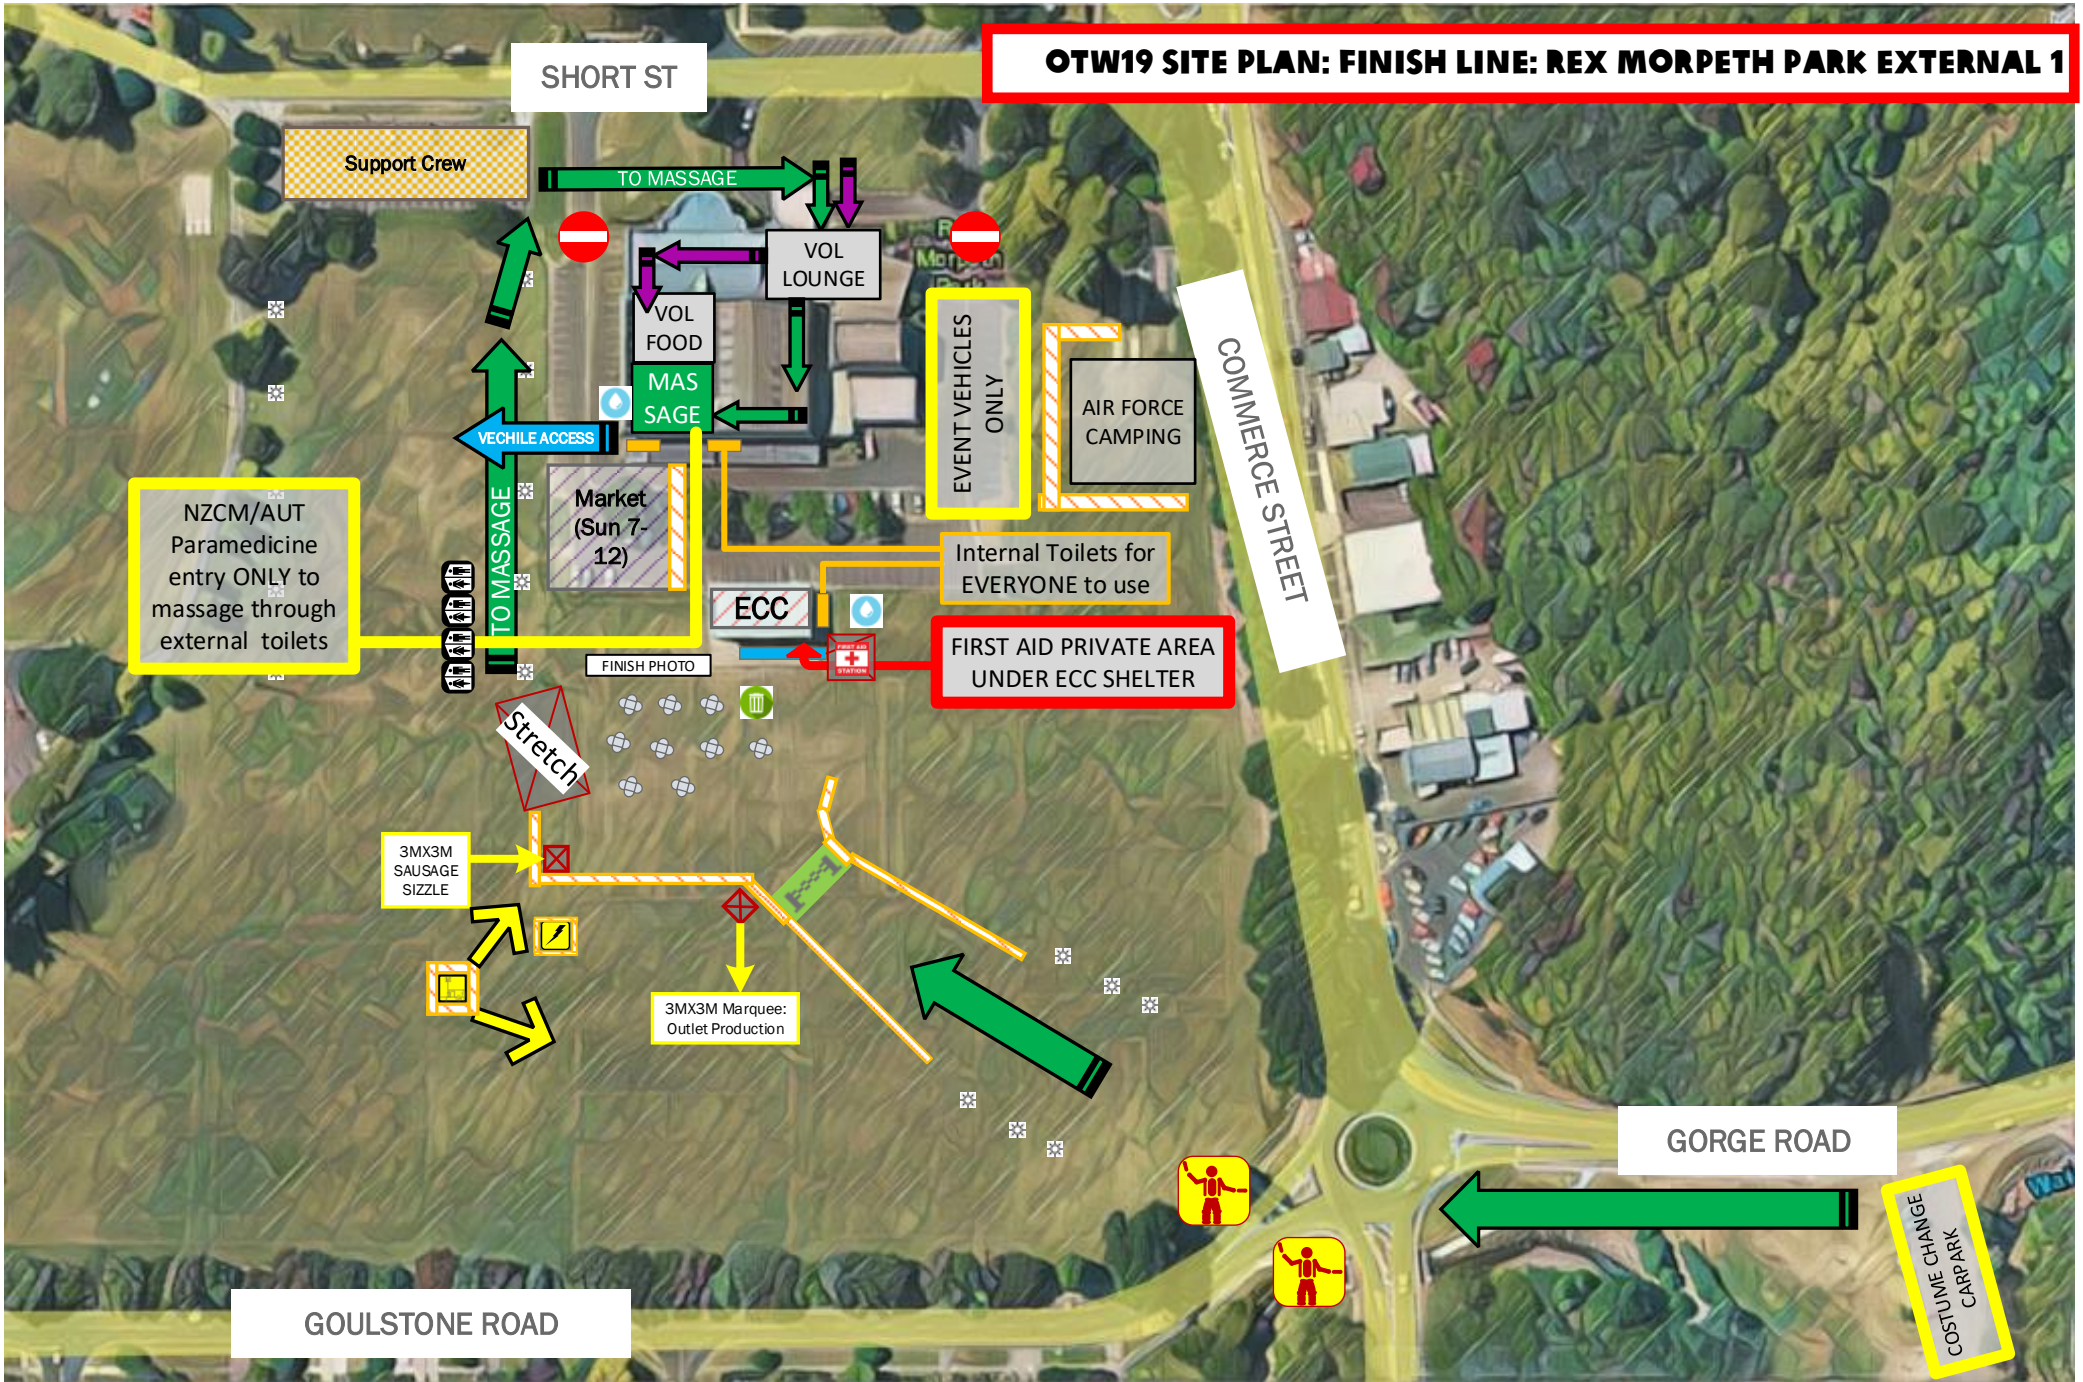

# OTW19 SITE PLAN: REGISTRATION & VOL LOUNGE EXTERNAL

**OTW19 SITE PLAN: FINISH LINE: REX MORPETH PARK EXTERNAL 1**

# OTW19 SITE PLAN: REGISTRATION & VOL LOUNGE INTERNAL 1

# OTW19 SITE PLAN: REGISTRATION & VOL LOUNGE INTERNAL 2